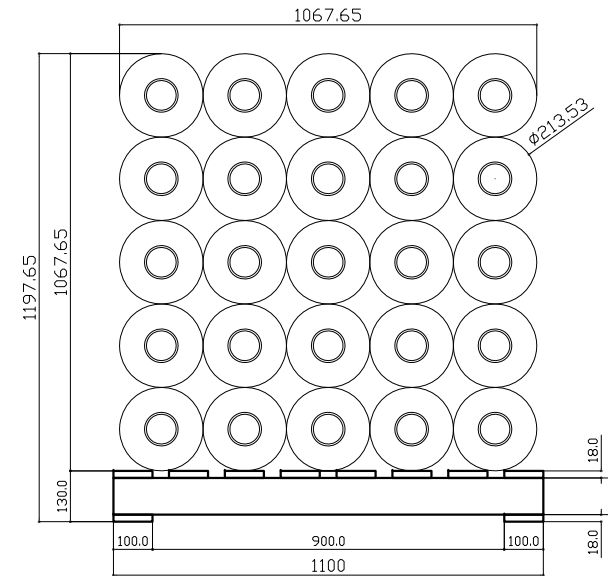

TRAILER & CONTAINER PALLET POLYMAT

25 ROLLS / PALLET

MEMBRANE WIDTH = 2.10m
 ROLL LENGTH = 30.0m
 QUANTITY/ROLL = 63.00m²
 QUANTITY/PALLET = 1575.00m²
 ROLL WEIGTH = 82.53kg
 PALLET WEIGTH NET = 2063.25kg
 PALLET WEIGTH GROSS = 2154.25kg
 CARTON CORE OUTER DIAMETER = 86mm

PALLET DIMENSION POLYMAT 1.0mm

WOODEN PALLET 1100mm X 2200mm

POLYMAT-Pool-SL-HM 10

25 ROLLS / PALLET

MEMBRANE WIDTH = 2.10m
 ROLL LENGTH = 25.0m
 QUANTITY/ROLL = 52.50m²
 QUANTITY/PALLET = 1312.50m²
 ROLL WEIGTH = 82.53kg
 PALLET WEIGTH NET = 2063.25kg
 PALLET WEIGTH GROSS = 2154.25kg
 CARTON CORE OUTER DIAMETER = 86mm

PALLET DIMENSION POLYMAT 1.2mm

WOODEN PALLET 1100mm X 2200mm

POLYMAT Roof UV-R 12
 POLYMAT Roof UV-HM 12
 POLYMAT Roof -R 12
 POLYMAT Roof HM 12
 POLYMAT Base -R 12
 POLYMAT Base HM 12
 POLYMAT Pota -R 12
 POLYMAT Pota HM 12
 POLYMAT-Pool -R 12
 POLYMAT-Pool HM 12

D1 1

DETAIL VIEWS

DRAWING TITLE
BLOCK STAPLE DRAWINGS 1.0mm +1.2mm HM + R PVC MEMBRANES
SHEET CONTENTS : DETAILS

REMARKS
36kg/WOODEN PALLET WOODEN PALLET - 1100mm x 2200mm

REVISION
0.0 DATE :

DRAWN BY :	CHECKED BY :	DATE :	REF. NO.
		Aug. 01, 2018	