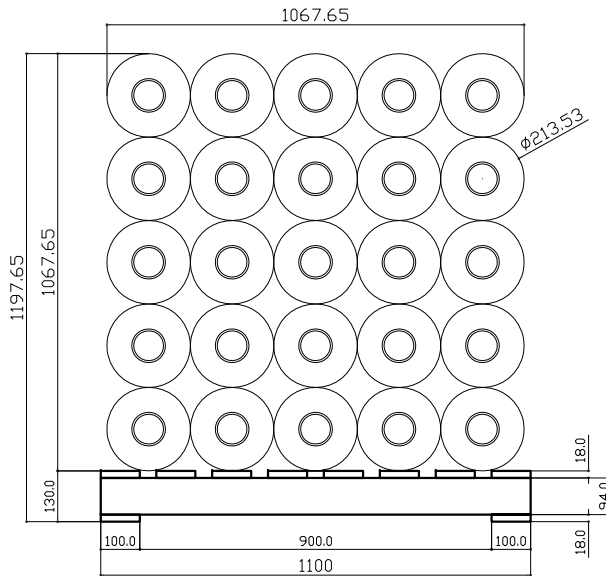

TRAILER & CONTAINER PALLET POLYMAT

25 ROLLS / PALLET

MEMBRANE WIDTH = 2.10m
 ROLL LENGTH = 30.0m
 QUANTITY/ROLL = 63.00m²
 QUANTITY/PALLET = 1575.00m²
 ROLL WEIGTH = 82.53kg
 PALLET WEIGTH NET = 2063.25kg
 PALLET WEIGTH GROSS = 2154.25kg
 CARTON CORE OUTER DIAMETER = 86mm

PALLET DIMENSION POLYMAT 1.0mm

WOODEN PALLET 1100mm X 2200mm

POLYMAT-Pool-SL-HM 10

25 ROLLS / PALLET

MEMBRANE WIDTH = 2.10m
 ROLL LENGTH = 25.0m
 QUANTITY/ROLL = 52.50m²
 QUANTITY/PALLET = 1312.50m²
 ROLL WEIGTH = 82.53kg
 PALLET WEIGTH NET = 2063.25kg
 PALLET WEIGTH GROSS = 2154.25kg
 CARTON CORE OUTER DIAMETER = 86mm

PALLET DIMENSION POLYMAT 1.2mm

WOODEN PALLET 1100mm X 2200mm

POLYMAT Roof UV-R 12
 POLYMAT Roof UV-HM 12
 POLYMAT Roof -R 12
 POLYMAT Roof HM 12
 POLYMAT Base -R 12
 POLYMAT Base HM 12
 POLYMAT Pota -R 12
 POLYMAT Pota HM 12
 POLYMAT-Pool -R 12
 POLYMAT-Pool HM 12

D1 1

DETAIL VIEWS

DRAWING TITLE
BLOCK STAPLE DRAWINGS 1.0mm +1.2mm HM + R PVC MEMBRANES
SHEET CONTENTS : DETAILS

REMARKS
36kg/WOODEN PALLET WOODEN PALLET - 1100mm x 2200mm

REVISION
0.0 DATE :

DRAWN BY :	CHECKED BY :	DATE :	REF. NO.
		Aug. 01, 2018	